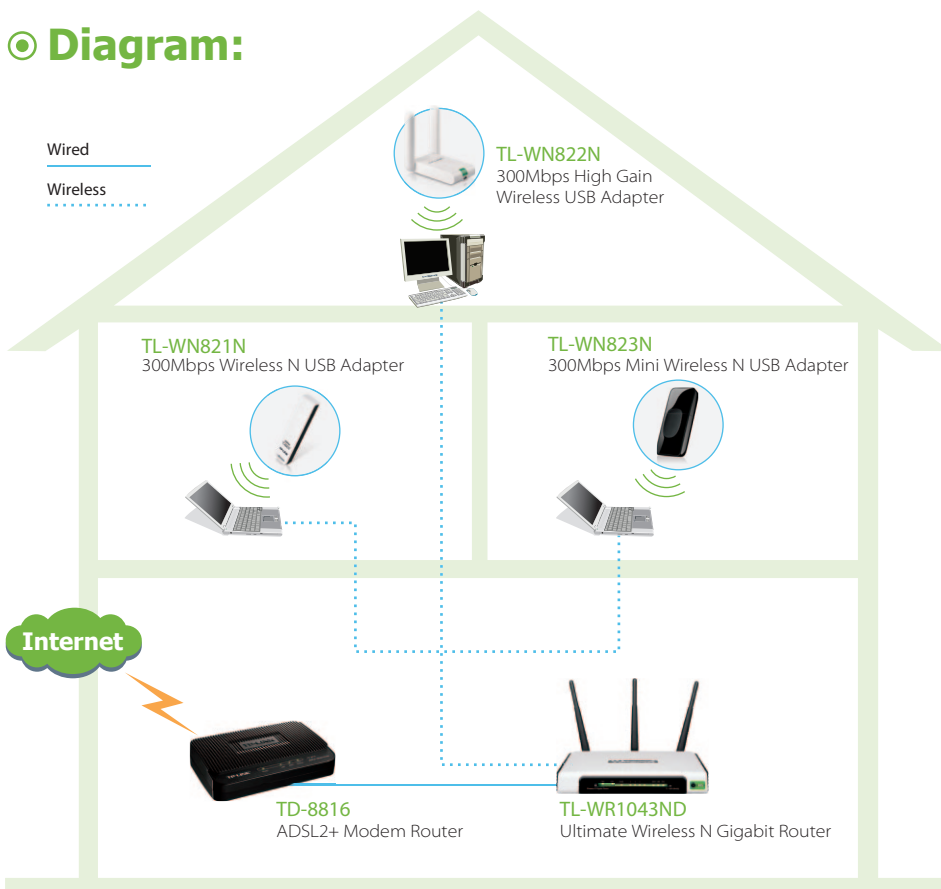

◎ Specifications:

Standards	IEEE 802.11n, IEEE 802.11g, IEEE 802.11b
Interface	Mini USB 2.0
Frequency Range	2.4-2.4835GHz
Antenna Type	Dual Omni Directional
Antenna Gain	3dBi
Button	WPS Push Button
Wireless Transmit Power	<20dBm(EIRP)
Security	Support 64/128 bit WEP, WPA-PSK/WPA2-PSK
Work Mode	Ad-Hoc / Infrastructure mode
Receive Sensitivity	300M: -68dBm@10% PER
	130M: -68dBm@10% PER
	108M: -68dBm@10% PER
	54M: -68dBm@10% PER
	11M: -85dBm@8% PER
6M: -88dBm@10% PER	
1M: -90dBm@8% PER	
System Requirements	Windows 8/7/Vista/XP 32/64bit
Dimensions	3.5 x 2.7 x 0.7 in. (90 x 68 x 16.8mm)

◎ Diagram:

Package:

- 300Mbps High Gain Wireless USB Adapter TL-WN822N
- Quick Installation Guide
- 1.5m USB Extension Cable
- Resource CD, including:
  - TL-WN822N Wireless Client Utility and Drivers
  - User Guide
  - Other Helpful Information

Related Products:

- 300Mbps Wireless N Router TL-WR841ND
- 300Mbps Wireless N USB Adapter TL-WN821N
- 300Mbps Wireless N PCI Adapter TL-WN851ND
- 300Mbps Mini Wireless N USB Adapter TL-WN823N