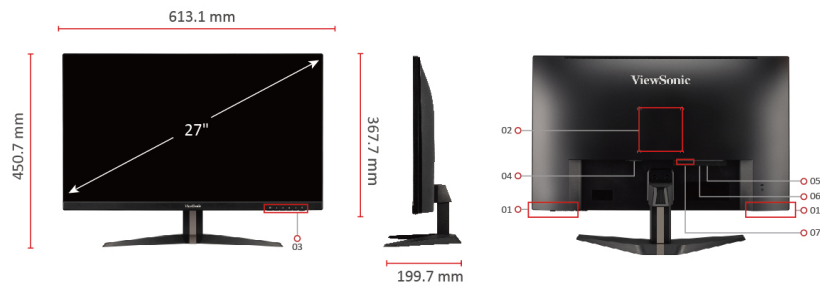

1. Internal Speakers
2. VESA Compatible (Wall Mount 100 x 100mm)
3. Menu Controls
4. AC in
5. Earphone
6. DisplayPort
7. HDMI x 2

DISPLAY

Display Size (in.):	27
Viewable Area (in.):	27
Panel Type:	IPS Technology
Resolution:	2560 x 1440
Resolution Type:	QHD
Static Contrast Ratio:	1,000:1 (typ)
Dynamic Contrast Ratio:	80M:1
Light Source:	LED
Brightness:	350 cd/m ² (typ)
Colors:	1.07B
Color Space Support:	10 bit (8 bit + FRC)
Aspect Ratio:	16:9
Response Time (MPRT):	1ms
Viewing Angles:	178° horizontal, 178° vertical
Backlight Life (Hours):	30000 Hrs (Min)
Curvature:	Flat
Refresh Rate (Hz):	144
Adaptive Sync:	FreeSync
Blue Light Filter:	Yes
Flicker-Free:	Yes
Color Gamut:	DCI-P3: 96% size (Typ), NTSC: 93% size (Typ), sRGB: 131% size (Typ)
Pixel Size:	0.233 mm (H) x 0.233 mm (V)
Surface Treatment:	Anti-Glare, Hard Coating (3H)

COMPATIBILITY

PC Resolution (max):	2560x1440
Mac® Resolution (max):	2560x1440
PC Operating System:	Windows 10 certified; macOS tested
Mac® Resolution (min):	2560x1440

CONNECTOR

3.5mm Audio Out:	1
HDMI 2.0:	2
Display Port:	1
Power in:	3-pin Socket (IEC C14 / CEE22)

WEIGHT (METRIC)

Net (kg):	5.2
Net Without Stand (kg):	4.4
Gross (kg):	6.9

DIMENSIONS (IMPERIAL) (WXHxD)

Packaging (in.):	26.7 x 20.5 x 6
Physical (in.):	24.1 x 17.7 x 7.9
Physical Without Stand (in.):	24.1 x 14.5 x 2.2

DIMENSIONS (METRIC) (WXHxD)

Packaging (mm):	677 x 520 x 152
Physical (mm):	613 x 451 x 200
Physical Without Stand (mm):	613 x 368 x 55

GENERAL

Regulations:	cTUVus, FCC-B, ICES003, CEC, MX-CoC, Mexico Energy, CE, CE EMC, CB, RoHS, ErP, REACH, WEEE, EAC, UkrSEPRO, BSMI, RCM
PACKAGE CONTENTS:	VX2705-2KP-MHD x1, 3-pin Plug (IEC C13 / CEE22) x1, HDMI Cable (v2.0; Male-Male) x1, Quick Start Guide x1
Recycle/Disposal:	Please dispose of in accordance with local, state or federal laws.
Warranty:	*Warranty offered may differ from market to market
Country Of Origin:	40